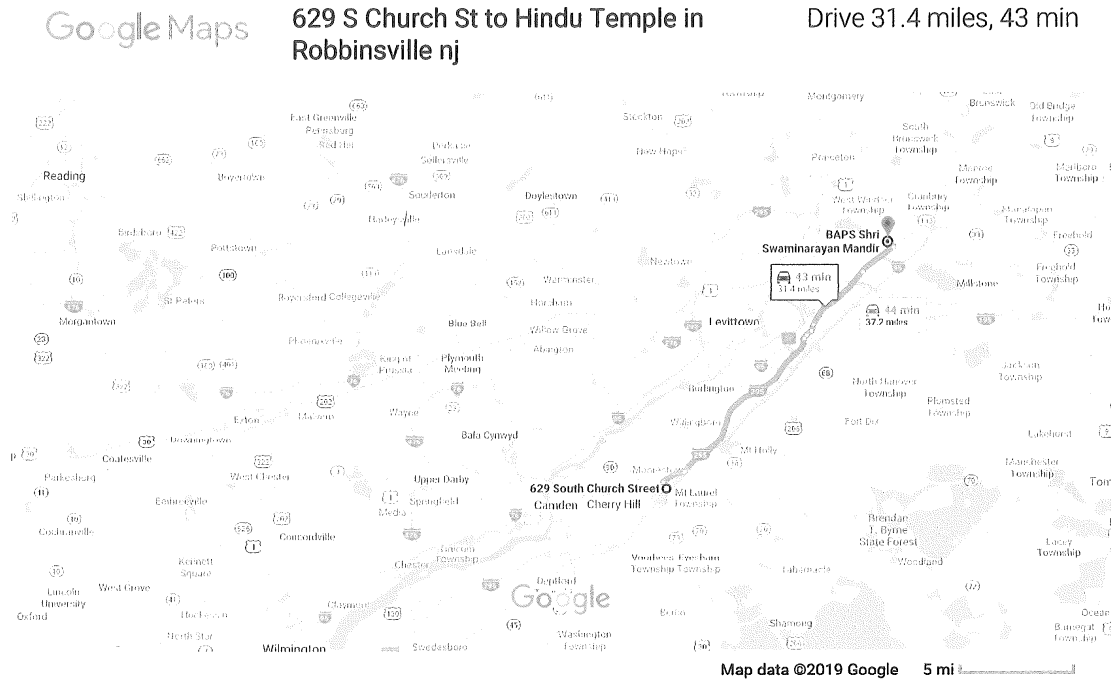

629 S Church St

Mt Laurel Township, NJ 08054

Get on I-295 N from NJ-38 E

- ↑ 1. Head south 7 min (3.1 mi)
- ↶ 2. Turn left toward S Church St 489 ft
- ↷ 3. Turn right onto S Church St 466 ft
- ↷ 4. Turn right onto NJ-38 E 0.6 mi
- ↶ 5. Use the right lane to take the ramp onto I-295 N 2.1 mi
- ↶ 6. Merge onto I-295 N 0.3 mi

Follow I-295 N to US-130 N in Bordentown Township. Take exit 57 from I-295 N

- ↶ 6. Merge onto I-295 N 15 min (16.5 mi)
- ↶ 7. Merge onto I-295 N 16.1 mi